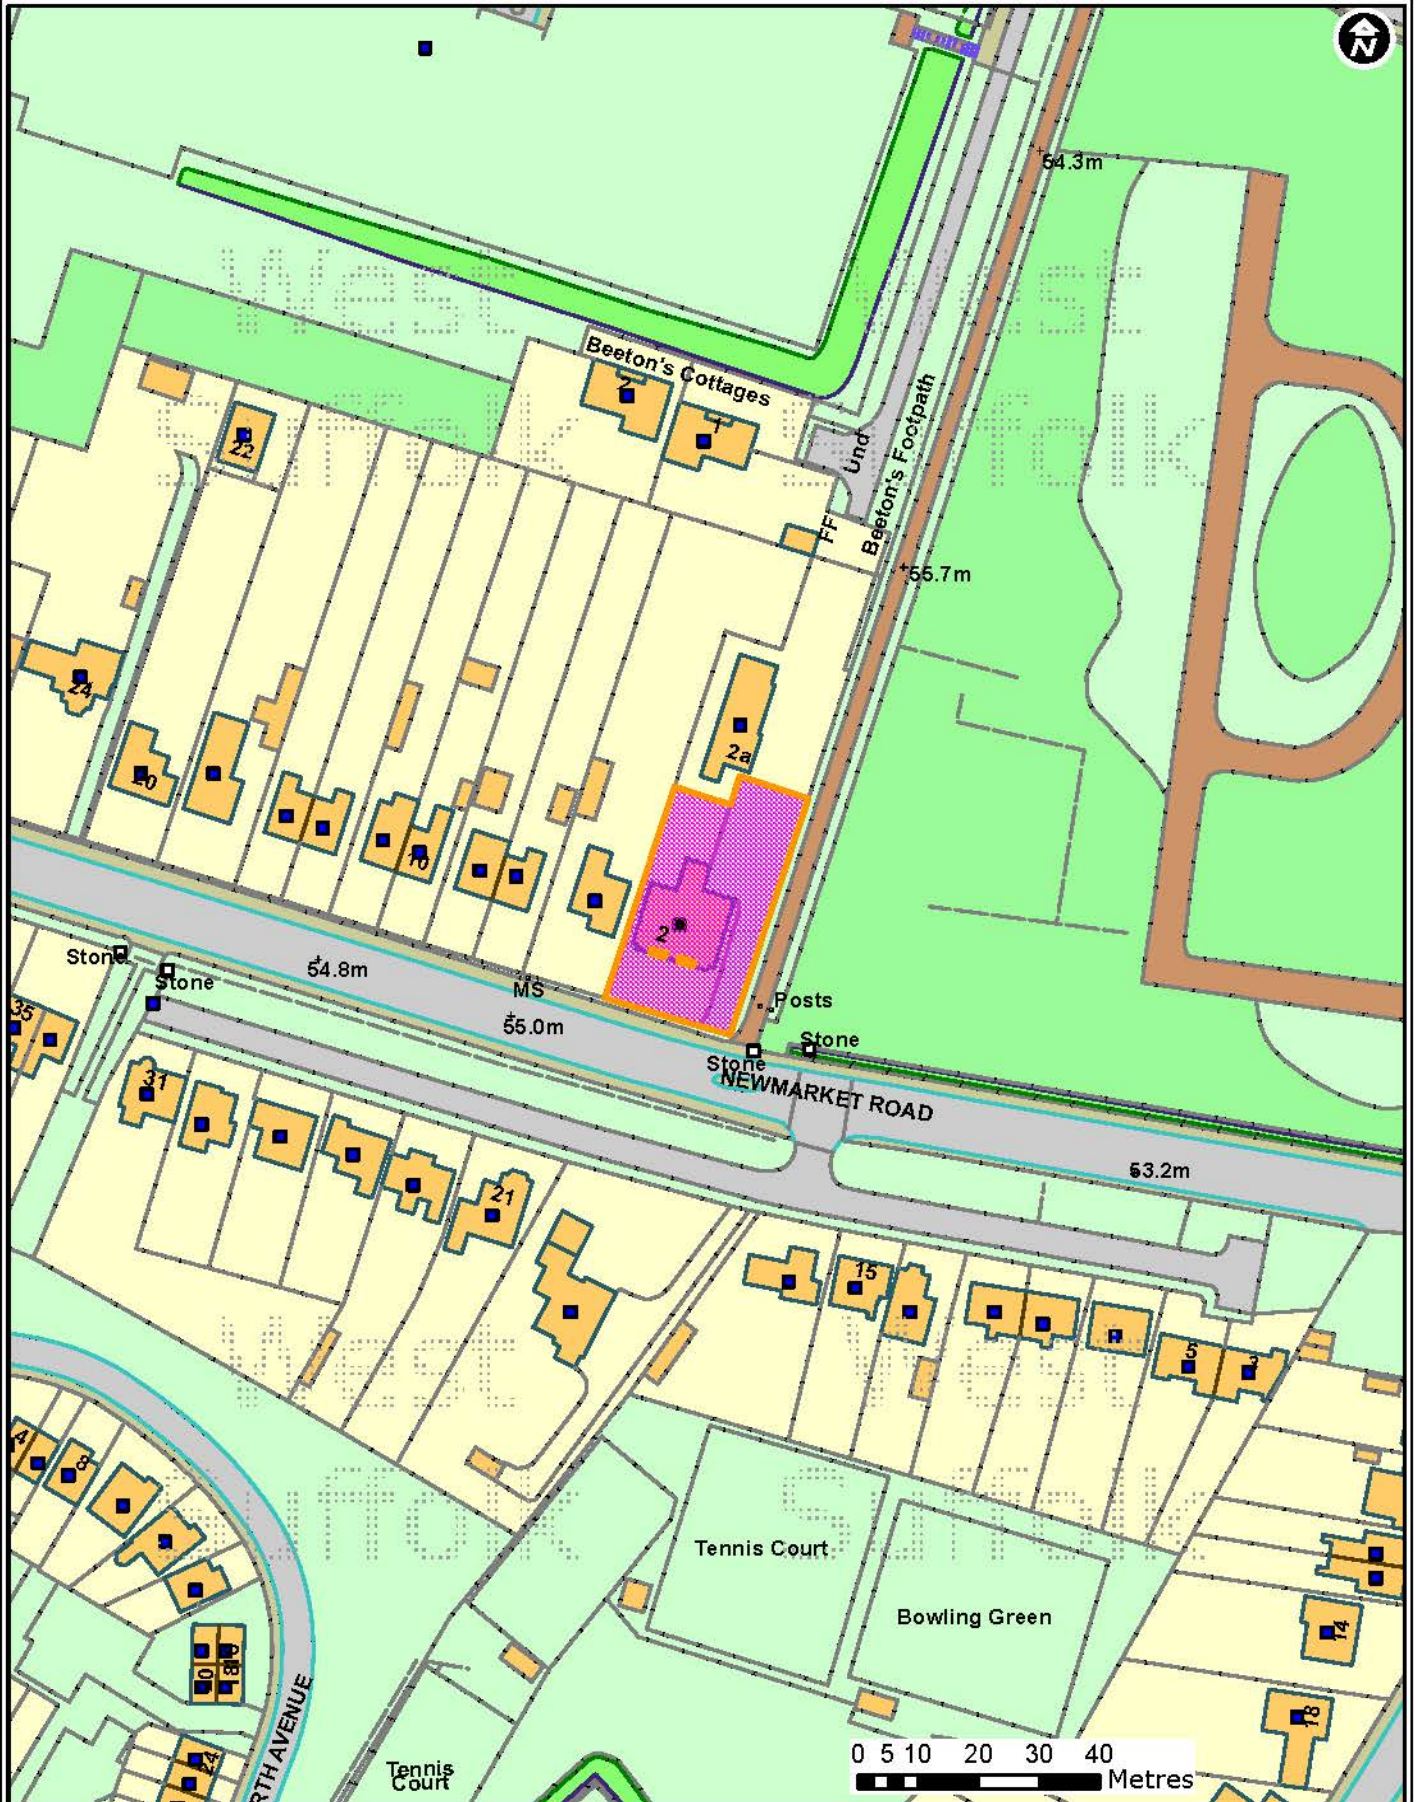

**DC/15/1540/FUL**

Abbotts House, 2 Newmarket Road, Bury St Edmunds

Forest Heath • St Edmundsbury

**West Suffolk**  
working together

© Crown Copyright and database rights 2015 Ordnance Survey 100019675/100023282. You are not permitted to copy, sub-license, distribute or sell any of this data to third parties in any form. Use of this data is subject to terms and conditions. See [www.westsuffolk.gov.uk/disclaimer.cfm](http://www.westsuffolk.gov.uk/disclaimer.cfm).

**Scale: 1:1,250**  
**Date: 17/09/2015**